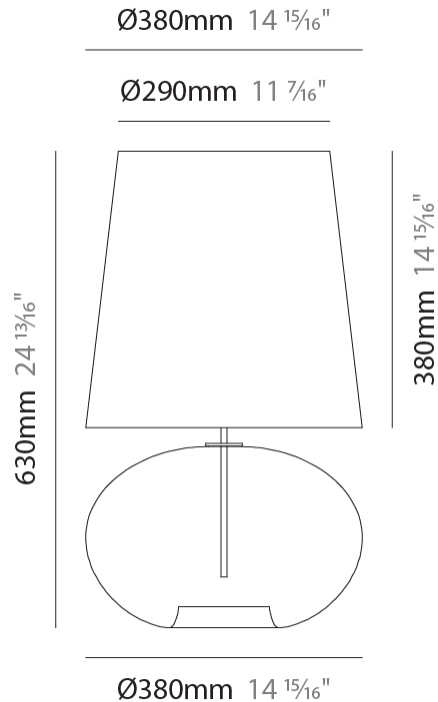

PROJECT
TYPE
SPECIFIER
QUANTITY
DATE

PARIGI CIPOLLA PORTABLE

D144010-

base number   Finish
Options

1. To build a product code in our configurator select the specify button on the base model # product page
2. To build a manual product code on this datasheet choose from the options listed below in blue font and add the suffix to the base model #

GENERAL

Series: Parigi Cipolla
Brand: Cangini & Tucci
Division: Design
Mounting Type: Portable
Mounting Location: Table
Subcategory: Ambient

PHYSICAL

Shape: Sphere
Diameter (mm): 380
Diameter (in): 14 ¹⁵/₁₆
Height (mm): 630
Height (in): 24 ¹³/₁₆
Light Distribution: Omnidirectional
Weight (kg): 2.64
Weight (lbs): 5.82
Fixture Finish: [AMB](#) / [GRN](#) / [PNK](#) / [RUB](#) / [SKB](#) / [SMK](#) / [TOB](#) / [TRA](#)
Holder Finish: CHR
Fixture Material: Glass / Metal

ELECTRICAL

Number of Lamps: 1
Lamp Type: LED Retrofit
Bulb Included: Bulb Not Included
Max. Wattage Per Lamp (W): 7
Lamp Base: E26
Input Voltage (V): 120
Upon Request: 277Vac / GU24

LED

OPTICAL

RATINGS AND CERTIFICATIONS

Certified By: Certified for North American Standards
IP rating: IP20