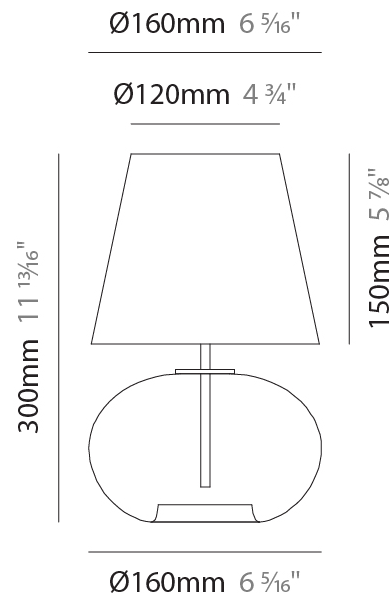

PARIGI CIPOLLA PORTABLE

D144008-

base number   Finish
Options

PROJECT	_____
TYPE	_____
SPECIFIER	_____
QUANTITY	_____
DATE	_____

1. To build a product code in our configurator select the specify button on the base model # product page
2. To build a manual product code on this datasheet choose from the options listed below in blue font and add the suffix to the base model #

GENERAL

Series: Parigi Cipolla _____
Brand: Cangini & Tucci _____
Division: Design _____
Mounting Type: Portable _____
Mounting Location: Table _____
Subcategory: Ambient _____

PHYSICAL

Shape: Sphere _____
Diameter (mm): 160 _____
Diameter (in): 6 ⁵/₁₆ _____
Height (mm): 300 _____
Height (in): 11 ¹³/₁₆ _____
Light Distribution: Omnidirectional _____
Weight (kg): 0.52 _____
Weight (lbs): 1.15 _____
Fixture Finish: [AMB](#) / [GRN](#) / [PNK](#) / [RUB](#) / [SKB](#) / [SMK](#) / [TOB](#) / [TRA](#) _____
Holder Finish: CHR _____
Fixture Material: Glass / Metal _____

ELECTRICAL

Number of Lamps: 1 _____
Lamp Type: LED Retrofit _____
Bulb Included: Bulb Not Included _____
Max. Wattage Per Lamp (W): 4 _____
Lamp Base: E12 _____
Input Voltage (V): 120 _____

LED

OPTICAL

RATINGS AND CERTIFICATIONS

Certified By: Certified for North American Standards _____
IP rating: IP20 _____